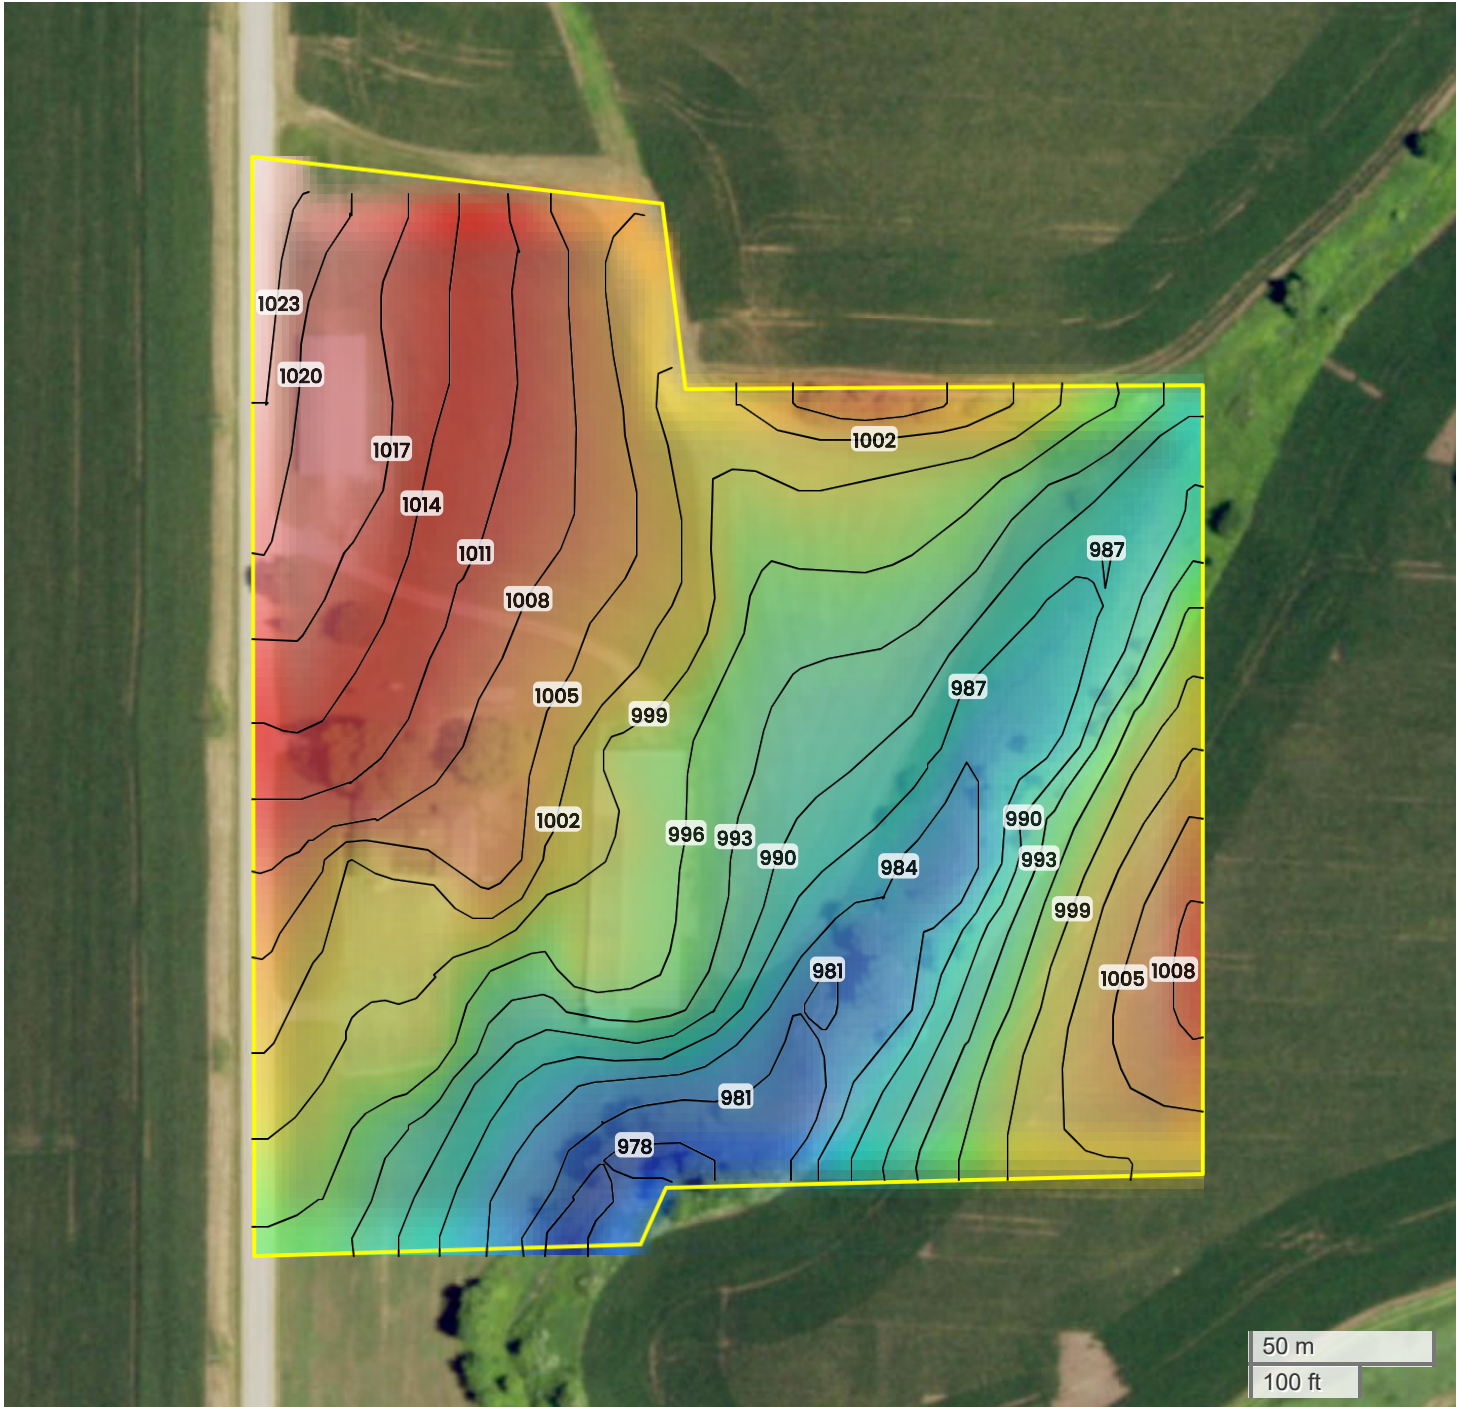

COUNTY ROAD U (15.40 AC TOTAL, 1.80 AC TILLABLE)

TOPOGRAPHY

Center: 42.588555, -90.219631

Source:	USGS 10m DEM
Interval(ft):	3
Max:	1023.0 ft
Min:	978.0 ft
Range:	45.0 ft
Average:	1000.5 ft

02-1N-2E

Shullsburg Township Lafayette County, WI